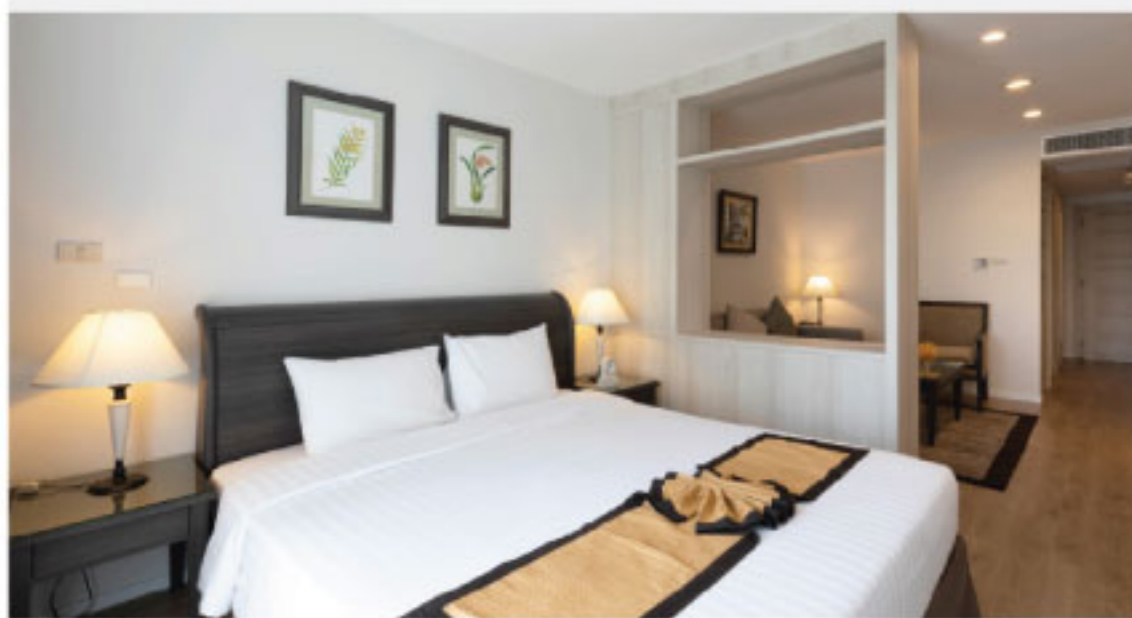

## TEST & GO PACKAGES

SPECIAL WELCOME BACK TO THAILAND

**1 NIGHT PACKAGES  
START FROM  
THB 6,100** ROOM / NIGHT

### INCLUDES

- ✓ One RT-PCR Test and 1 ATK Test Kit
- ✓ PRIVATE SHA Plus Airport transfer to Hotel (Suvarnabhumi/Don Muang)
- ✓ Breakfast

**VALID UNTIL 30 JUNE 2022**

*We try to make things as simple as possible for you to enter Thailand via Chonburi*

#### STUDIO SUITE (43 SQ.M.)